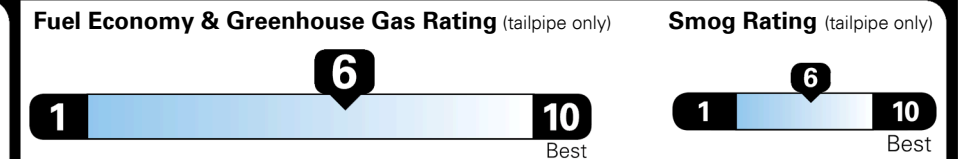

EPA DOT Fuel Economy and Environment

Gasoline Vehicle

MINIVANS range from 20 to 83 MPG. The best vehicle rates 146 MPGe.

You save \$750
 in fuel costs over 5 years compared to the average new vehicle.

Annual fuel cost
\$1,550