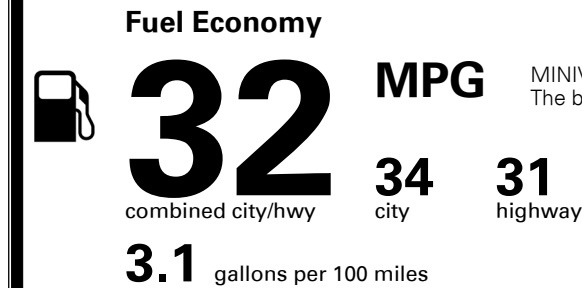

\$495.00
 \$285.00

MSRP INCLUDING OPTIONS

\$ 43,970.00

INLAND FREIGHT AND HANDLING

\$ 1,495.00

TOTAL MANUFACTURER'S SUGGESTED RETAIL PRICE ▶

\$ 45,465.00

TOTAL ADDITIONAL WEIGHT: 10.1

EPA DOT Fuel Economy and Environment

Gasoline Vehicle

MINIVANS range from 20 to 83 MPG. The best vehicle rates 146 MPGe.

You save \$750
 in fuel costs over 5 years compared to the average new vehicle.

Annual fuel cost
\$1,550