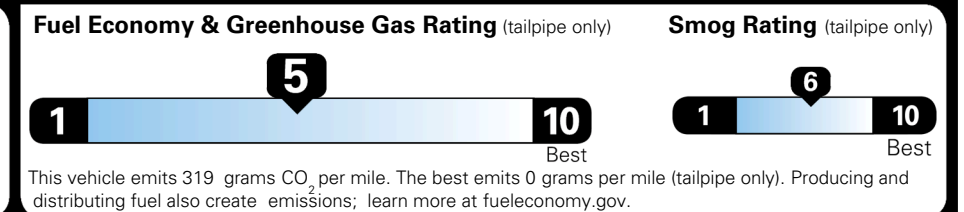

TOTAL ADDITIONAL WEIGHT: 18.5

EPA DOT Fuel Economy and Environment

Gasoline Vehicle

You spend \$250
 more in fuel costs over 5 years compared to the average new vehicle.

Annual fuel cost \$1,650

Actual results will vary for many reasons, including driving conditions and how you drive and maintain your vehicle. The average new vehicle gets 29 MPG and costs \$8,000 to fuel over 5 years. Cost estimates are based on 15,000 miles per year at \$ 3.10 per gallon. MPGe is miles per gasoline gallon equivalent. Vehicle emissions are a significant cause of climate change and smog.