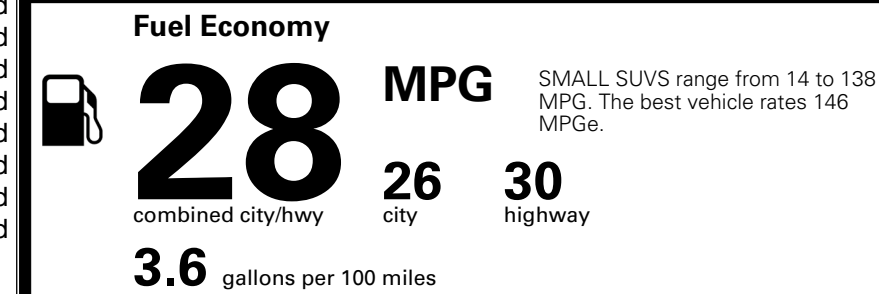

TOTAL ADDITIONAL WEIGHT: 18.5

EPA DOT Fuel Economy and Environment

Gasoline Vehicle

You spend \$250
 more in fuel costs over 5 years compared to the average new vehicle.

Annual fuel cost \$1,650

Actual results will vary for many reasons, including driving conditions and how you drive and maintain your vehicle. The average new vehicle gets 29 MPG and costs \$8,000 to fuel over 5 years. Cost estimates are based on 15,000 miles per year at \$ 3.10 per gallon. MPGe is miles per gasoline gallon equivalent. Vehicle emissions are a significant cause of climate change and smog.