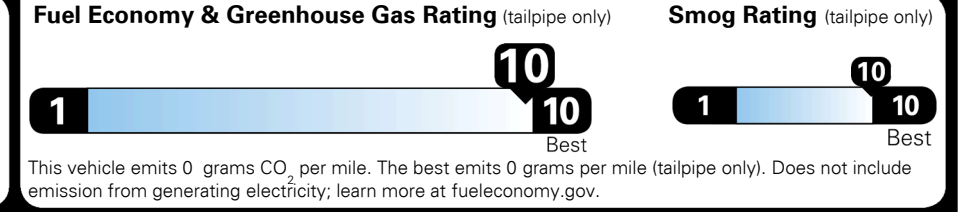

MSRP INCLUDING OPTIONS \$ 46,770.00

INLAND FREIGHT AND HANDLING \$ 1,325.00

TOTAL MANUFACTURER'S SUGGESTED RETAIL PRICE ▶ \$ 48,095.00

TOTAL ADDITIONAL WEIGHT: 16.3

*Additional terms and conditions apply.
 **Kia Connect may be currently unavailable for Model Year 2022 and newer vehicles sold or purchased in Massachusetts; please see owners.kia.com for updates on availability.
 NOTE: When you purchase this vehicle, Kia America, Inc. collects personal information you provide to the dealership. For information on our collection and use of personal information and your rights, please see our Privacy Policy on www.kia.com.

EPA DOT Fuel Economy and Environment

Electric Vehicle

You save \$6,500
 in fuel costs over 5 years compared to the average new vehicle.

Annual fuel cost \$650

Actual results will vary for many reasons, including driving conditions and how you drive and maintain your vehicle. The average new vehicle gets 28 MPG and costs \$9,750 to fuel over 5 years. Cost estimates are based on 15,000 miles per year at \$0.15 per kW-hr. MPGe is miles per gasoline gallon equivalent. Vehicle emissions are a significant cause of global warming and smog.