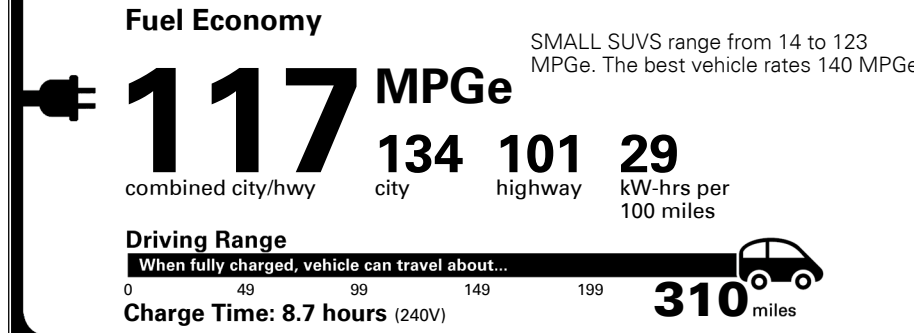

MSRP INCLUDING OPTIONS \$ 46,770.00

INLAND FREIGHT AND HANDLING \$ 1,325.00

TOTAL MANUFACTURER'S SUGGESTED RETAIL PRICE ▶ \$ 48,095.00

TOTAL ADDITIONAL WEIGHT: 16.3

*Additional terms and conditions apply.
 **Kia Connect may be currently unavailable for Model Year 2022 and newer vehicles sold or purchased in Massachusetts; please see owners.kia.com for updates on availability.
 NOTE: When you purchase this vehicle, Kia America, Inc. collects personal information you provide to the dealership. For information on our collection and use of personal information and your rights, please see our Privacy Policy on www.kia.com.

EPA DOT Fuel Economy and Environment

Electric Vehicle

You save \$6,500
 in fuel costs over 5 years compared to the average new vehicle.

Annual fuel cost \$650

Actual results will vary for many reasons, including driving conditions and how you drive and maintain your vehicle. The average new vehicle gets 28 MPG and costs \$9,750 to fuel over 5 years. Cost estimates are based on 15,000 miles per year at \$0.15 per kW-hr. MPGe is miles per gasoline gallon equivalent. Vehicle emissions are a significant cause of global warming and smog.