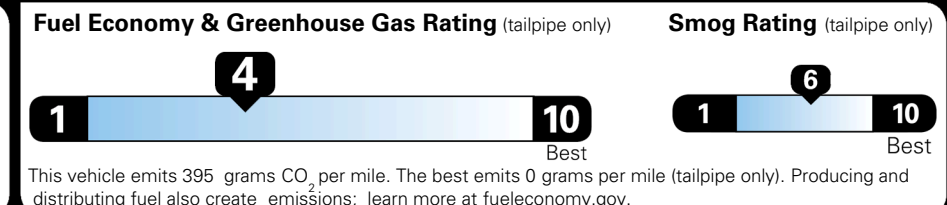

### EPA DOT Fuel Economy and Environment

Gasoline Vehicle

You spend  
**\$2,500**  
 more in fuel costs  
 over 5 years  
 compared to the  
 average new vehicle.

Annual fuel cost  
**\$2,100**

Actual results will vary for many reasons, including driving conditions and how you drive and maintain your vehicle. The average new vehicle gets 29 MPG and costs \$8,000 to fuel over 5 years. Cost estimates are based on 15,000 miles per year at \$ 3.10 per gallon. MPGe is miles per gasoline gallon equivalent. Vehicle emissions are a significant cause of climate change and smog.